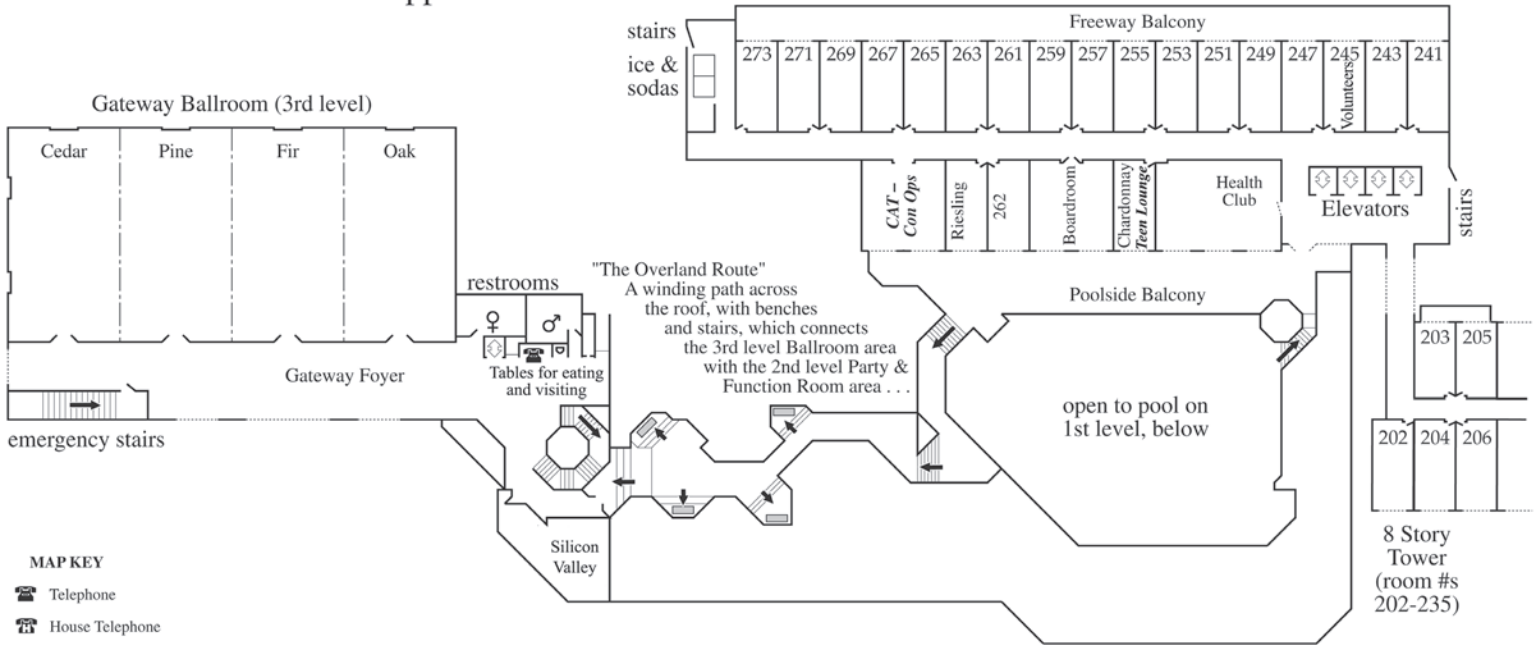

# San Jose DoubleTree Function Rooms — Upper Levels

# PantheaCon Hospitality Suite — 954

Party & Function Rooms (2nd level, 10 Story Tower)

- MAP KEY**
- ☎ Telephone
  - 🏠 House Telephone
  - 🏧 ATM
  - 🚪 Elevator
  - ♀ Women's Restroom
  - ♂ Men's Restroom
  - ♂♀ Gender Neutral Restroom
  - 💧 Water Fountain

# San Jose DoubleTree Function Rooms — Ground Level

Function Rooms (1st level, 10 Story Tower)

- MAP KEY**
- ☎ Telephone
  - 🏠 House Telephone
  - 🏧 ATM
  - 🚪 Elevator
  - ♀ Women's Restroom
  - ♂ Men's Restroom
  - ♂♀ Gender Neutral Restroom
  - 💧 Water Fountain