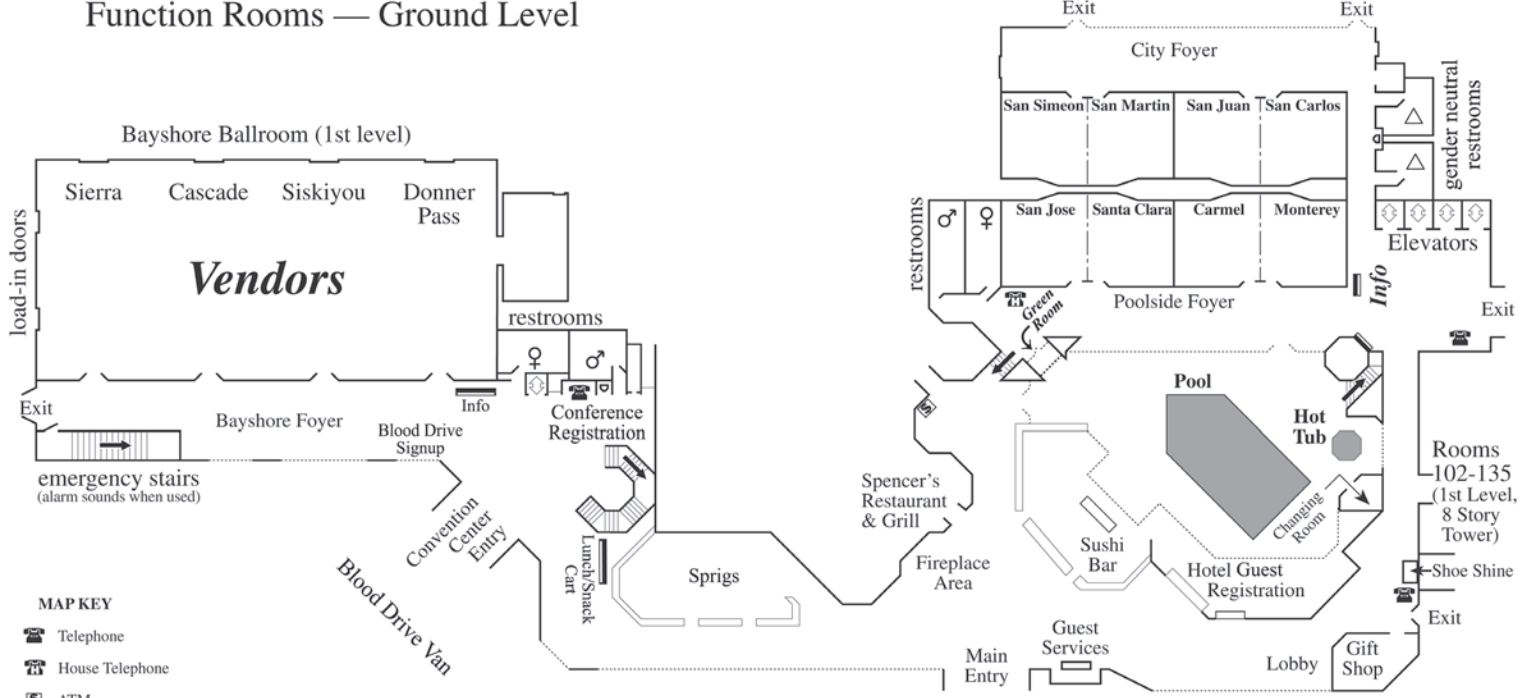

# San Jose DoubleTree Function Rooms — Upper Levels

# PantheaCon Hospitality Suite — 954

Party & Function Rooms (2nd level, 10 Story Tower)

- MAP KEY**
- ☎ Telephone
  - 🏠 House Telephone
  - 🏧 ATM
  - 🚪 Elevator
  - ♀ Women's Restroom
  - ♂ Men's Restroom
  - ♂♀ Gender Neutral Restroom
  - 💧 Water Fountain

# San Jose DoubleTree Function Rooms — Ground Level

Function Rooms (1st level, 10 Story Tower)

- MAP KEY**
- ☎ Telephone
  - 🏠 House Telephone
  - 🏧 ATM
  - 🚪 Elevator
  - ♀ Women's Restroom
  - ♂ Men's Restroom
  - ♂♀ Gender Neutral Restroom
  - 💧 Water Fountain